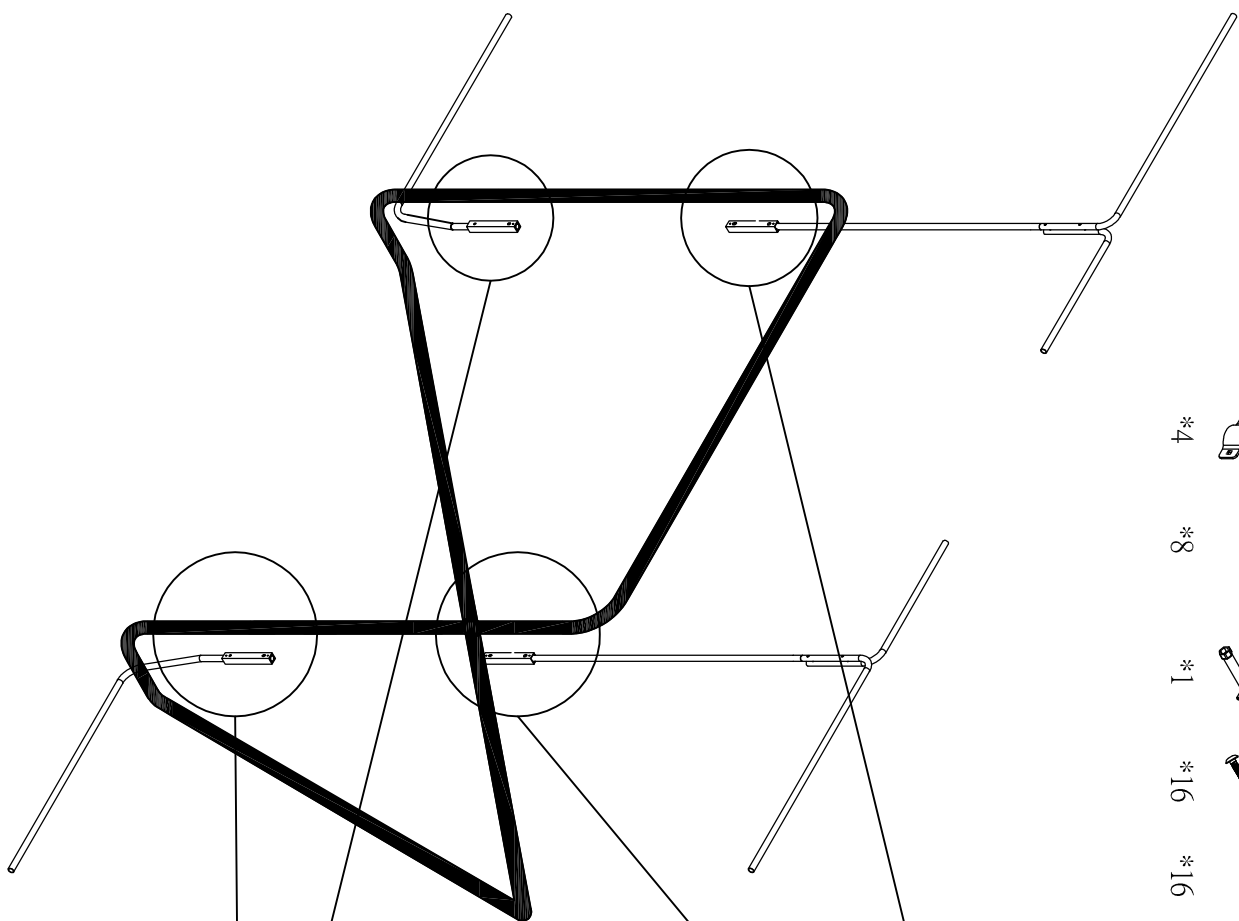

-  \*4
-  \*8
-  11mm \*1
-  1 3/4" \*16
-  \*16

### Top Brackets

NOTE:

54 inches from the ground.

### Lower Brackets

NOTE:

14 1/2 inches from the ground.

Note: Tighten nuts evenly on both sides of brackets.

Rage Cage Visor (VAK) Hardware Assembly