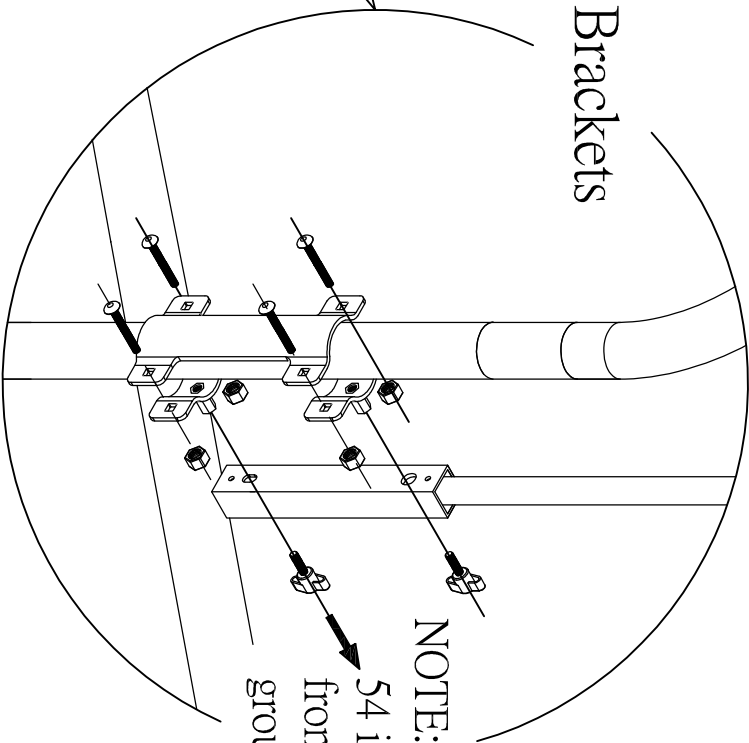

-  \*4
-  \*8
-  11mm \*1
-  1 3/4" \*16
-  \*16

### Top Brackets

NOTE:

54 inches from the ground.

### Lower Brackets

NOTE:

14 1/2 inches from the ground.

Note: Tighten nuts evenly on both sides of brackets.

Rage Cage Visor (VAK) Hardware Assembly