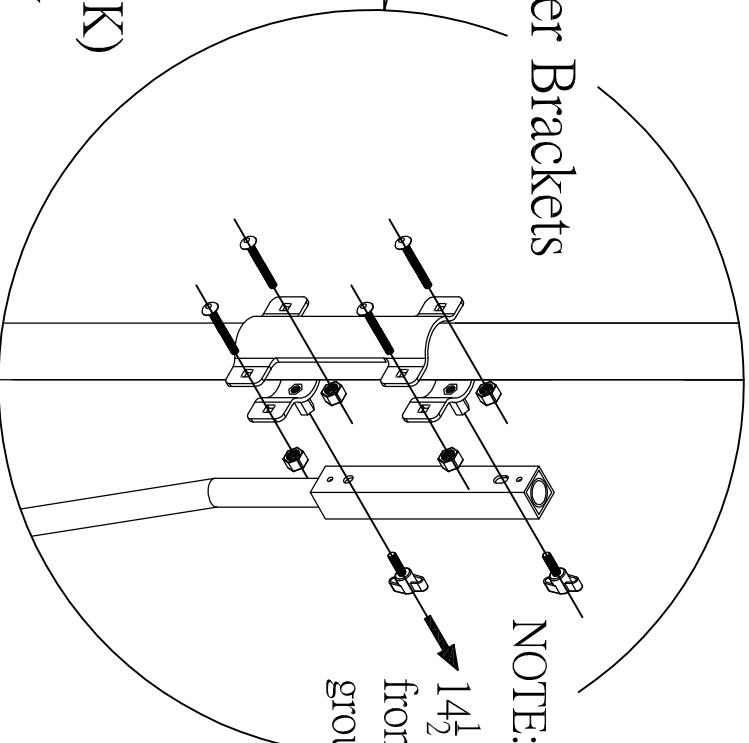

-  \*4
-  \*8
-  11mm \*1
-  1 3/4" \*16
-  \*16

### Top Brackets

NOTE:

54 inches from the ground.

### Lower Brackets

NOTE:

14 1/2 inches from the ground.

Note: Tighten nuts evenly on both sides of brackets.

Rage Cage Visor (VAK) Hardware Assembly